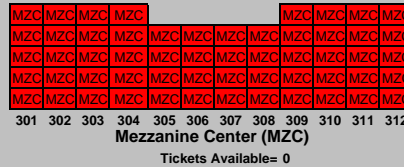

The Montalbán Seating Chart

(empty boxes = seats sold as of 5/7/09)

\$ 50

\$ 42

\$ 35

To Be Released

STAGE ORCHESTRA

MEZZANINE