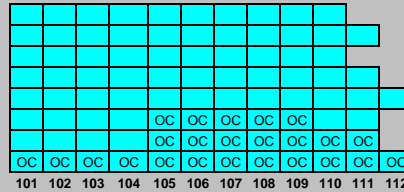

The Montalbán Seating Chart

(empty boxes = seats sold as of 5/7/09)

\$ 50

\$ 42

\$ 35

To Be Released

STAGE ORCHESTRA

MEZZANINE