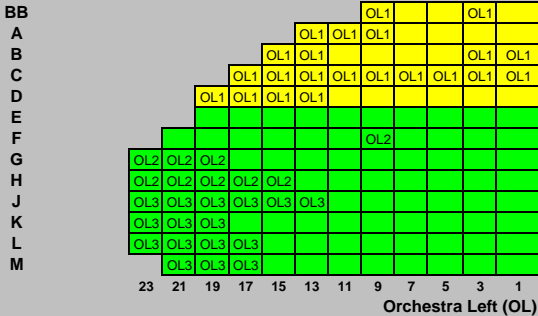

The Montalbán Seating Chart

(empty boxes = seats sold as of 5/7/09)

\$ 50

\$ 42

\$ 35

To Be Released

STAGE ORCHESTRA

MEZZANINE