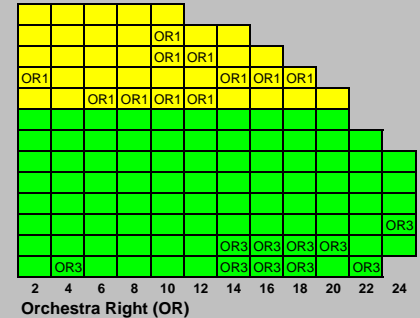

The Montalbán Seating Chart

(empty boxes = seats sold as of 5/7/09)

\$ 50

\$ 42

\$ 35

To Be Released

STAGE ORCHESTRA

MEZZANINE