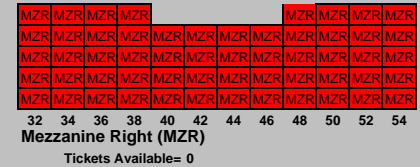

The Montalbán Seating Chart

(empty boxes = seats sold as of 5/7/09)

\$ 50

\$ 42

\$ 35

To Be Released

STAGE ORCHESTRA

MEZZANINE