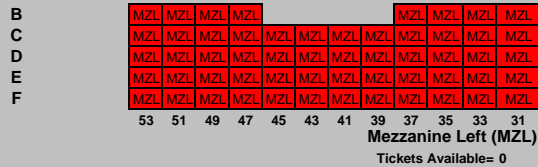

The Montalbán Seating Chart

(empty boxes = seats sold as of 5/7/09)

\$ 50

\$ 42

\$ 35

To Be Released

STAGE ORCHESTRA

MEZZANINE